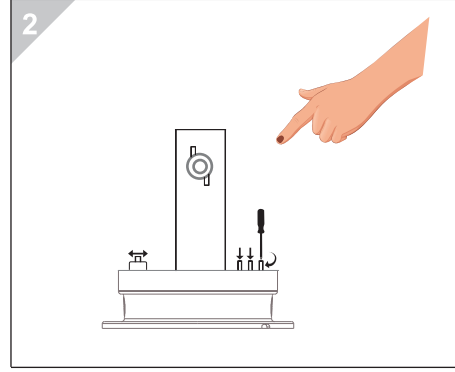

1

ÖLÇÜLER / DIMENSIONS

2

3

12-24V AC/DC

4

85-250V AC/DC

2a

- 🎵 Melodileri değiştirmek için melodi butonuna basıp bırakınız.
- 💡 Işık modunu değiştirmek için ışık butonuna basıp bırakınız.
- 📊 Potansiyometre modu aktif
- 🔊 Kademeli ses modu aktif (ses seviyesi artarak yükselir)
- VOLUME Potansiyometre ile ses seviyesi belirlenir

- 🎵 To change the melodies, press and release the melody button.
- 💡 To change the light mode, press and release the light button.
- 📊 Potentiometer mode is active.
- 🔊 Gradual sound mode is active. (The sound level rises gradually.)
- VOLUME Adjusting the sound level with potentiometer.

YEDEK PARÇALAR / SPARE PARTS

TERMSP0702

TERMSP0102R (KIRMIZI / RED)
TERMSP0102G (YEŞİL / GREEN)
TERMSP0102Y (SARI / YELLOW)
TERMSP0102B (MAVİ / BLUE)
TERMSP0102W (BEYAZ / WHITE)

TERMSP0602