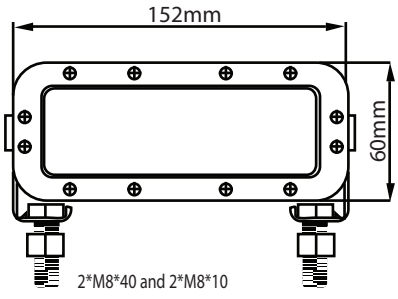

İÇ MEKAN / INDOOR

DIŞ MEKAN / OUTDOOR

Teknik Özellikler / Technical Spec.	TERMSF0300	TERMSF0301
Voltaj / Operation Voltage	12-80V/DC	12-80V/DC
Akım / Current	1000mA (Vin=12V/dc) 400mA (Vin=24V/dc) 200mA (Vin=48V/dc)	1200mA (Vin=12V/dc) 520mA (Vin=24V/dc) 240mA (Vin=48V/dc)
Teorik Güç/Gerçek Güç Power/Actual Power	18W/12±5W	18W/12±5W
LED Tipi/Renk LED Type/Color	3W*6pcs Kırmızı/Red	3W*6pcs Mavi / Blue
Işık Şekli / Light Shape	Çizgi/Line	Çizgi/Line
Lümen Değeri / Lumens	1500lm±10%	1500lm±10%
Length of the Light beam in 3m (L*W cm)	350*21	400*23

1

ÖLÇÜLER / DIMENSIONS

- *** Housing: Die-casting Aluminum Alloy
- *** Outer Lens: PC
- *** Bracket Size: 47.5mm*34mm

2

12-80V/DC