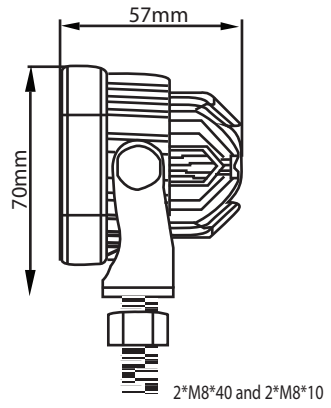

İÇ MEKAN / INDOOR

DIŞ MEKAN / OUTDOOR

Teknik Özellikler / Technical Spec.	TERMSF0300	TERMSF0301
Voltaj / Operation Voltage	12-80V/DC	12-80V/DC
Akım / Current	1000mA (Vin=12V/dc) 400mA (Vin=24V/dc) 200mA (Vin=48V/dc)	1200mA (Vin=12V/dc) 520mA (Vin=24V/dc) 240mA (Vin=48V/dc)
Teorik Güç/Gerçek Güç Power/Actual Power	18W/12±5W	18W/12±5W
LED Tipi/Renk LED Type/Color	3W*6pcs Kırmızı/Red	3W*6pcs Mavi / Blue
Işık Şekli / Light Shape	Çizgi/Line	Çizgi/Line
Lümen Değeri / Lumens	1500lm±10%	1500lm±10%
Length of the Light beam in 3m (L*W cm)	350*21	400*23

1

ÖLÇÜLER / DIMENSIONS

- *** Housing: Die-casting Aluminum Alloy
- *** Outer Lens: PC
- *** Bracket Size: 47.5mm*34mm

2

12-80V/DC