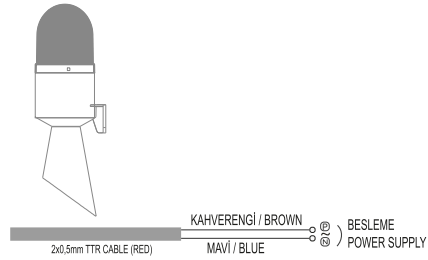

40.250 V AC/DC

2a

- Ürünlerde 220V voltaj verildiğinde camı açmayınız.
- Do not open the lens when 220V voltage is applied to the products.

YEDEK PARÇALAR / SPARE PARTS

TERMSP0103R (KIRMIZI / RED)
TERMSP0103G (YEŞİL / GREEN)
TERMSP0103Y (SARI / YELLOW)
TERMSP0103B (MAVİ / BLUE)
TERMSP0103W (BEYAZ / WHITE)