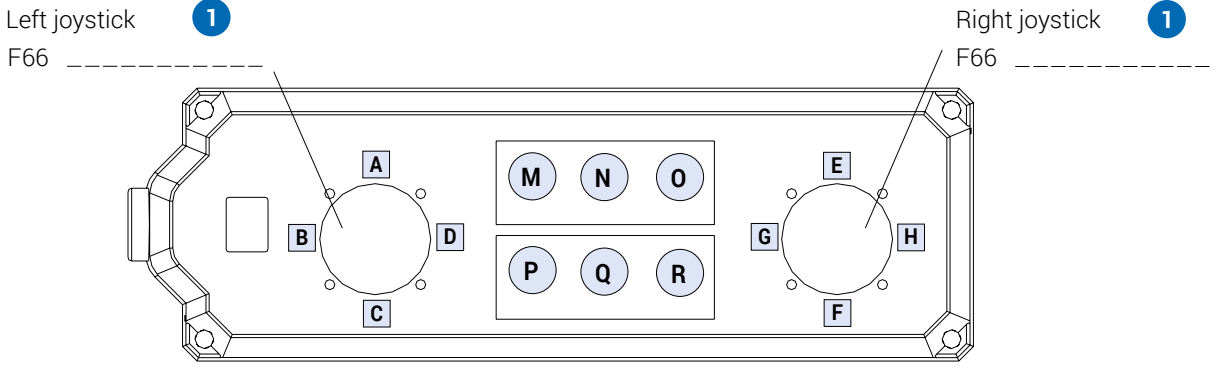

# HERCULES-PK - REQUEST FORM FOR JOYSTICK STATION

**Instructions**

- Joysticks:** write the code number of the left and right Juliet joysticks required.
- Control elements and switches:** enter the numbers corresponding to the control elements (1 to 13) and to the switches (max. 3) (20 to 24) required in each position (M to R), according to the legends.
- Position of cable sleeve:** tick the appropriate box to show the position required for the cable sleeve.
- Joystick label:** for each position of the joysticks (A to H) write the text required on the label.
- Control element label:** for each control element (M to R) write the symbol, colour and text required on the label. Refer to the legend for standard symbols and colours.

**Control elements and switches**

Control element	Switches
M	_____
N	_____
O	_____
P	_____
Q	_____
R	_____

**Position of cable sleeve**

Left       Right

**Joystick label**

Text

A \_\_\_\_\_

B \_\_\_\_\_

**Legend - Control elements**

- 1 PRSL1009PI Mushroom pushbutton
- 2 PRTS000001 Single pushbutton
- 3 PRTD000001 Double pushbutton
- 4 PRSL1023PI Blanking plug
- 5 PRSL1012PI Red pilot light
- 6 PRSL1013PI Yellow pilot light
- 7 PRSL1014PI Green pilot light
- 8 PRSL1040PI Selector switch 0/1 spring return
- 9 PRSL1029PI Selector switch 0/1 maintained pos.
- 10 PRSL1026PI Selector switch 1/0/2 spring return
- 10 PRSL1027PI Selector switch 1/0/2 maintained pos.
- 12 PRSL1046PI Key selector switch 0/1 maintained pos.
- 13 PRSL1024PI Key selector switch 0/1 spring return

**Legend - Switches**

Single switches	Double switches
20 PRSL1000PI 1NO	23 PRSL1002PI 1 speed
21 PRSL1001PI 1NC	24 PRSL1003PI 2 speeds
22 PRSL1004PI Lamp holder (without bulb)	

**Legend - Standard symbols and colours for control element label**